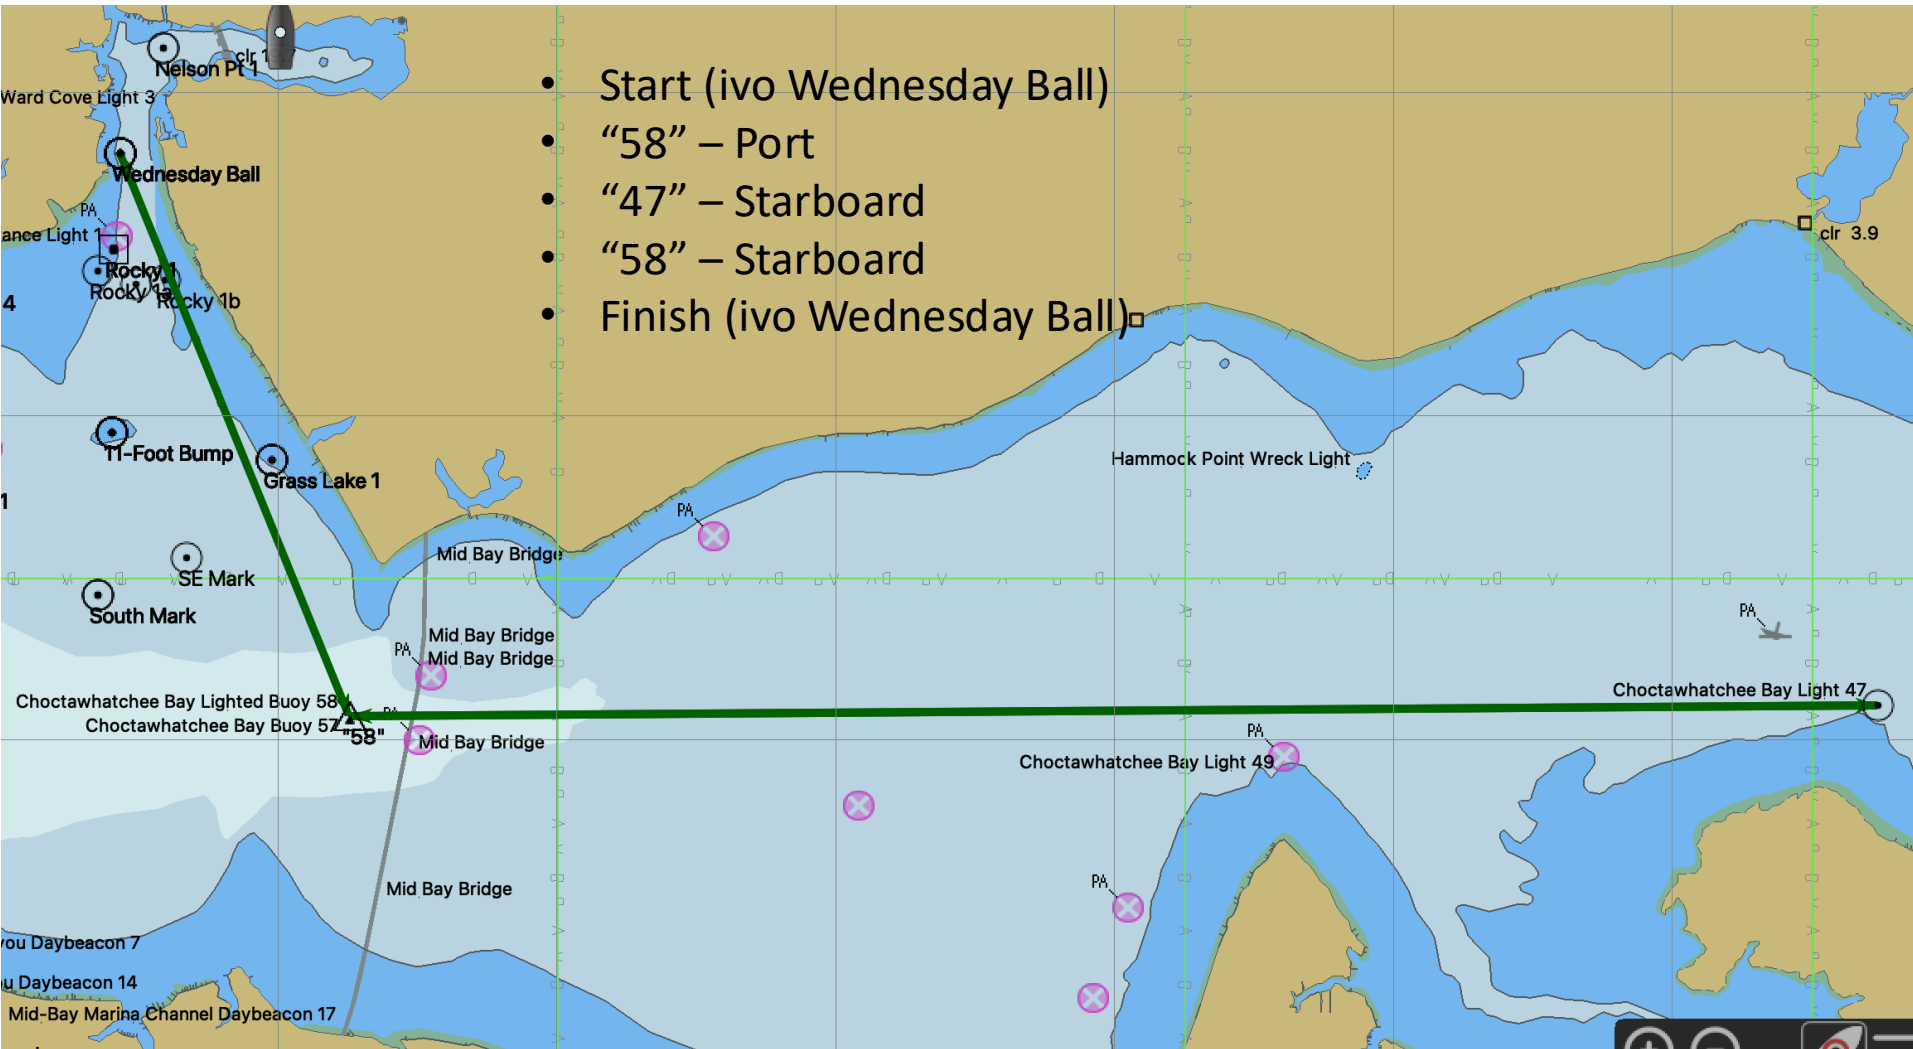

RTB – EAST X-Class

- Start (ivo Wednesday Ball)
- “58” – Port
- “47” – Starboard
- “58” – Starboard
- Finish (ivo Wednesday Ball)

RTB – EAST Spin-Class

- Start (ivo Wednesday Ball)
- “58” – Port
- “47” – Starboard
- ICW “46” – Port
- “47” – Port
- “58” – Starboard
- Finish (ivo Wednesday Ball)