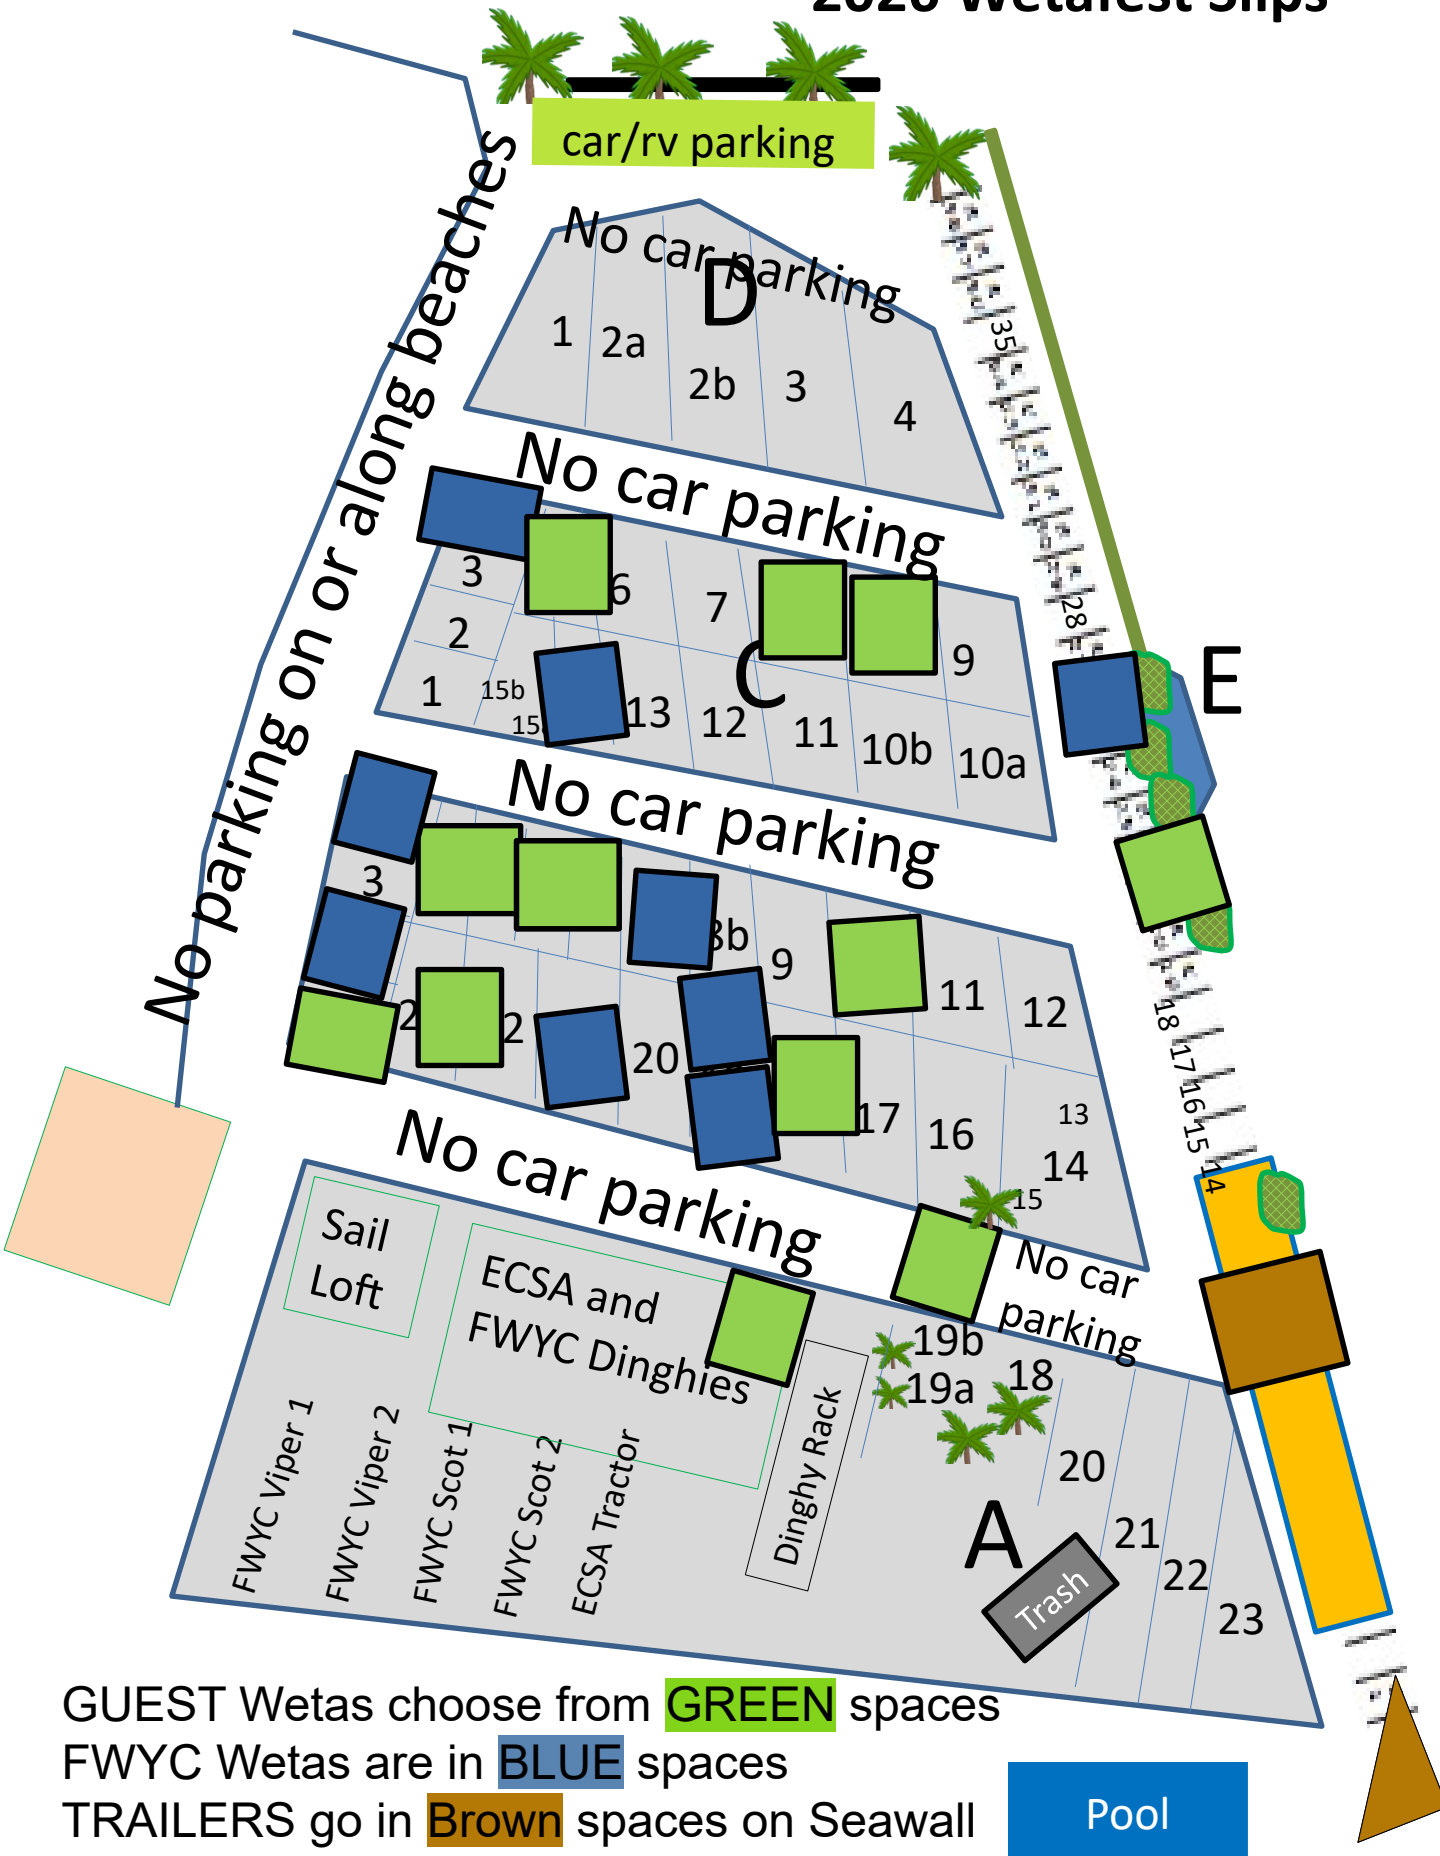

2026 Wetafest Slips

car/rv parking

No car parking

No car parking

No car parking

No car parking

No car parking

GUEST Wetas choose from **GREEN** spaces

FWYC Wetas are in **BLUE** spaces

TRAILERS go in **BROWN** spaces on Seawall

Pool