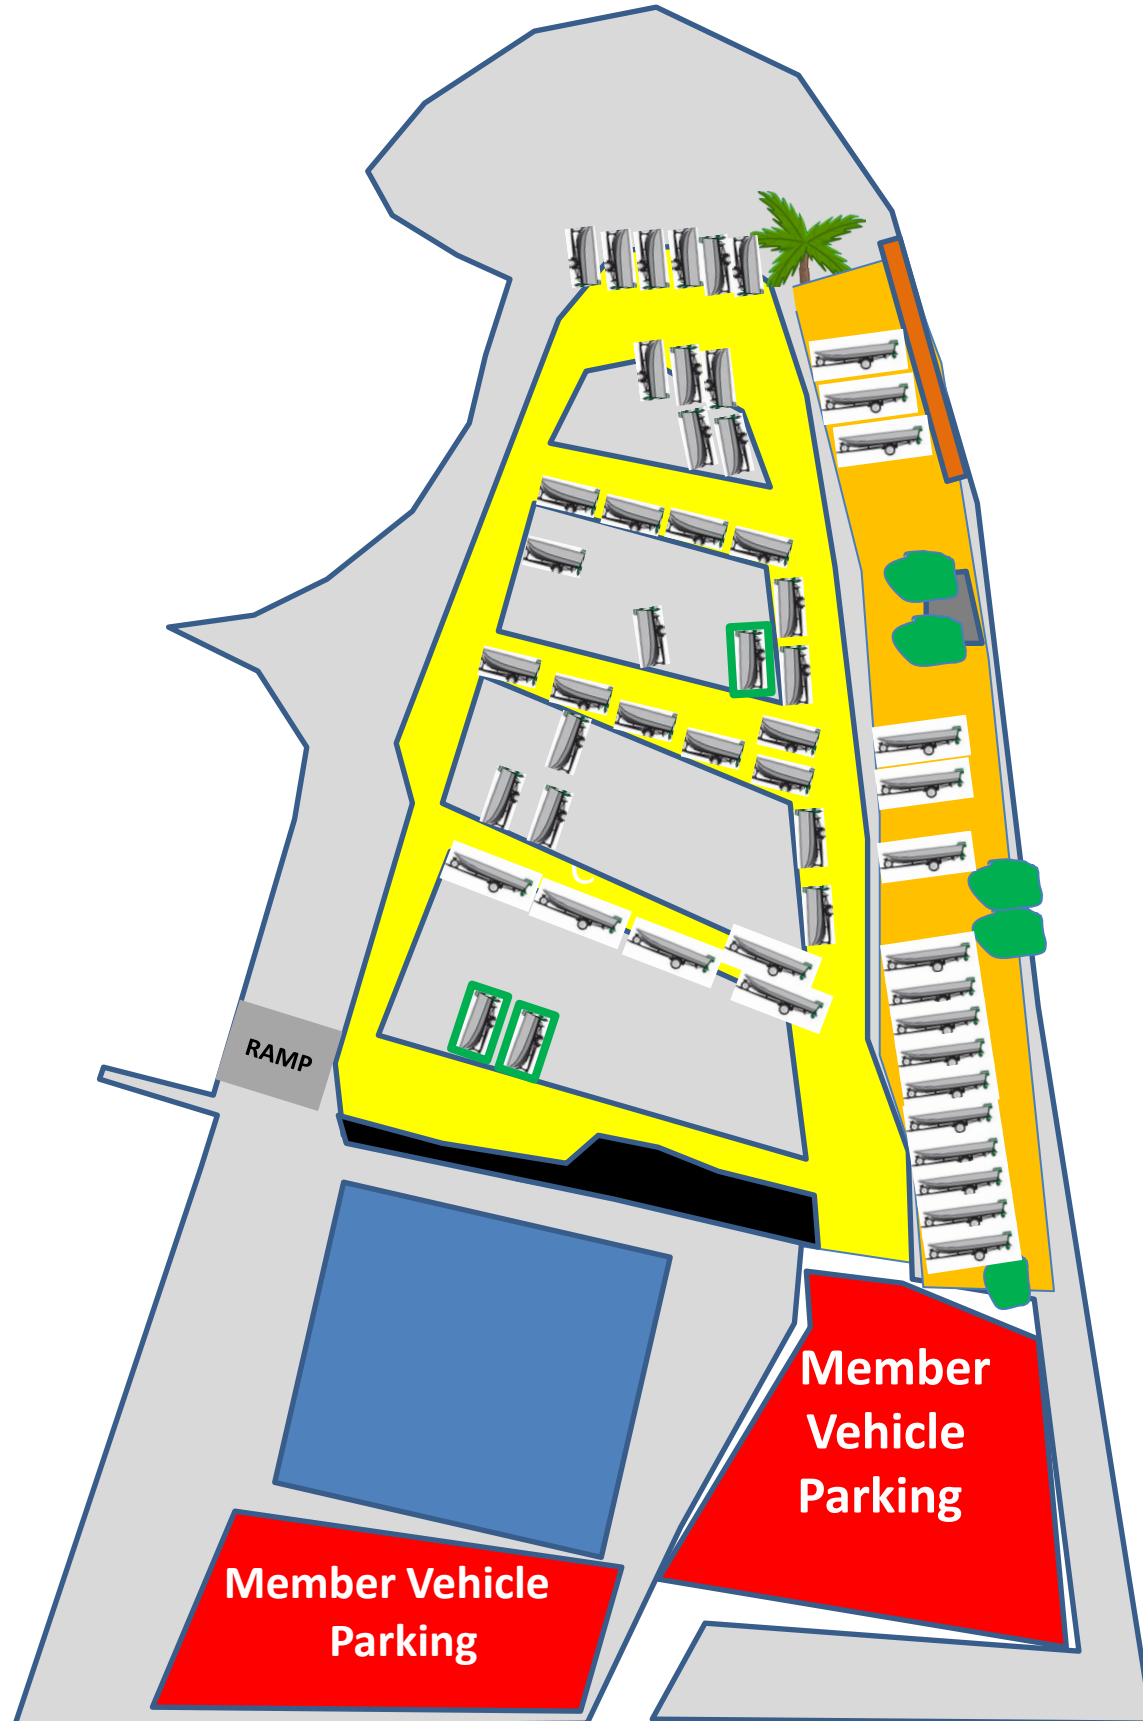

# FWYC Vehicle and Trailer Parking for 2022 Flying Scot Midwinters

- ➔ Park vehicle w/o trailer along seawall angled 90 deg as shown.
- ➔ Once Vehicle w/trailer seawall parking is full, parallel park on Ferry Rd.
- ➔ Park vehicles (w/o trailer) in parking lots
- ➔ **No parking around pool construction**
- ➔ Vehicles w/trailer use perimeter driveway in CCW direction to access ramp

# Additional Information

- The FWYC ice machine is not available for this event
  - Obtain ice off-property (Behind Subway on Kelly Ave NE off Eglin Pkwy) 1.4 miles
- Water spigots are placed throughout dry storage
- Carpool to minimize number of vehicles at FWYC
- Be safe and happy sailing!