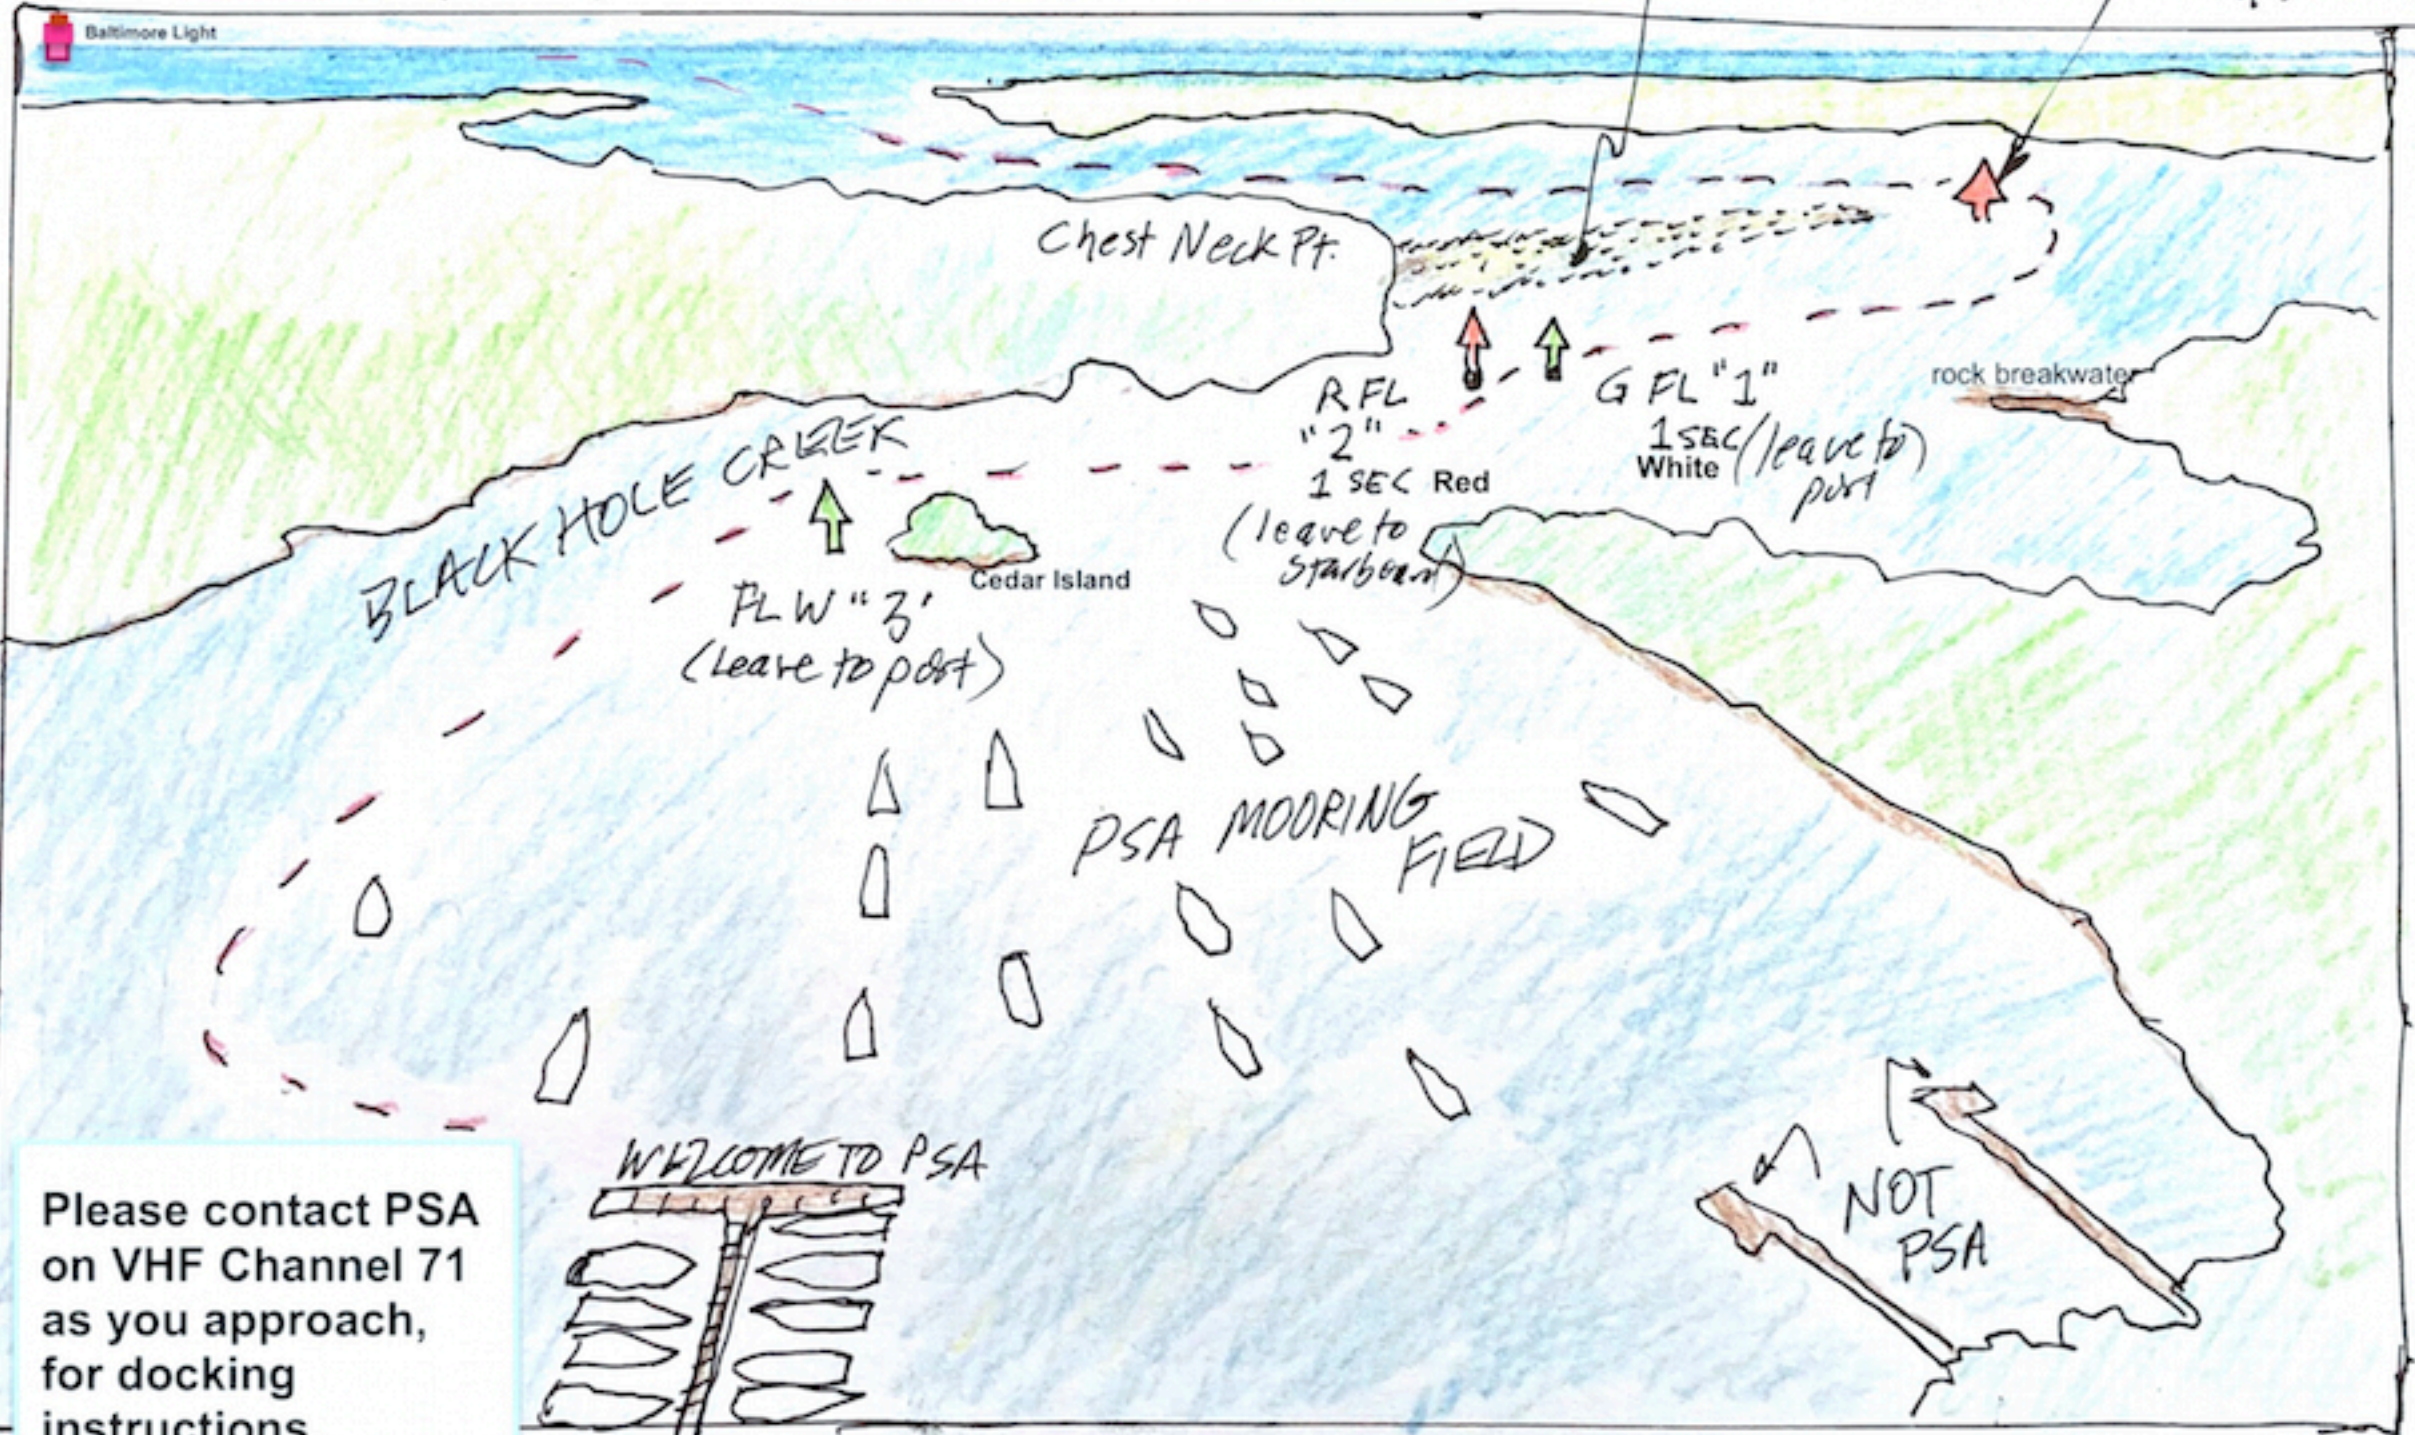

APPROACH to PSA BLACKHOLE CREEK

CHEST NECK SHOAL

MAGOTHY "10"
N FL R
4 SEC

Please contact PSA on VHF Channel 71 as you approach, for docking instructions.